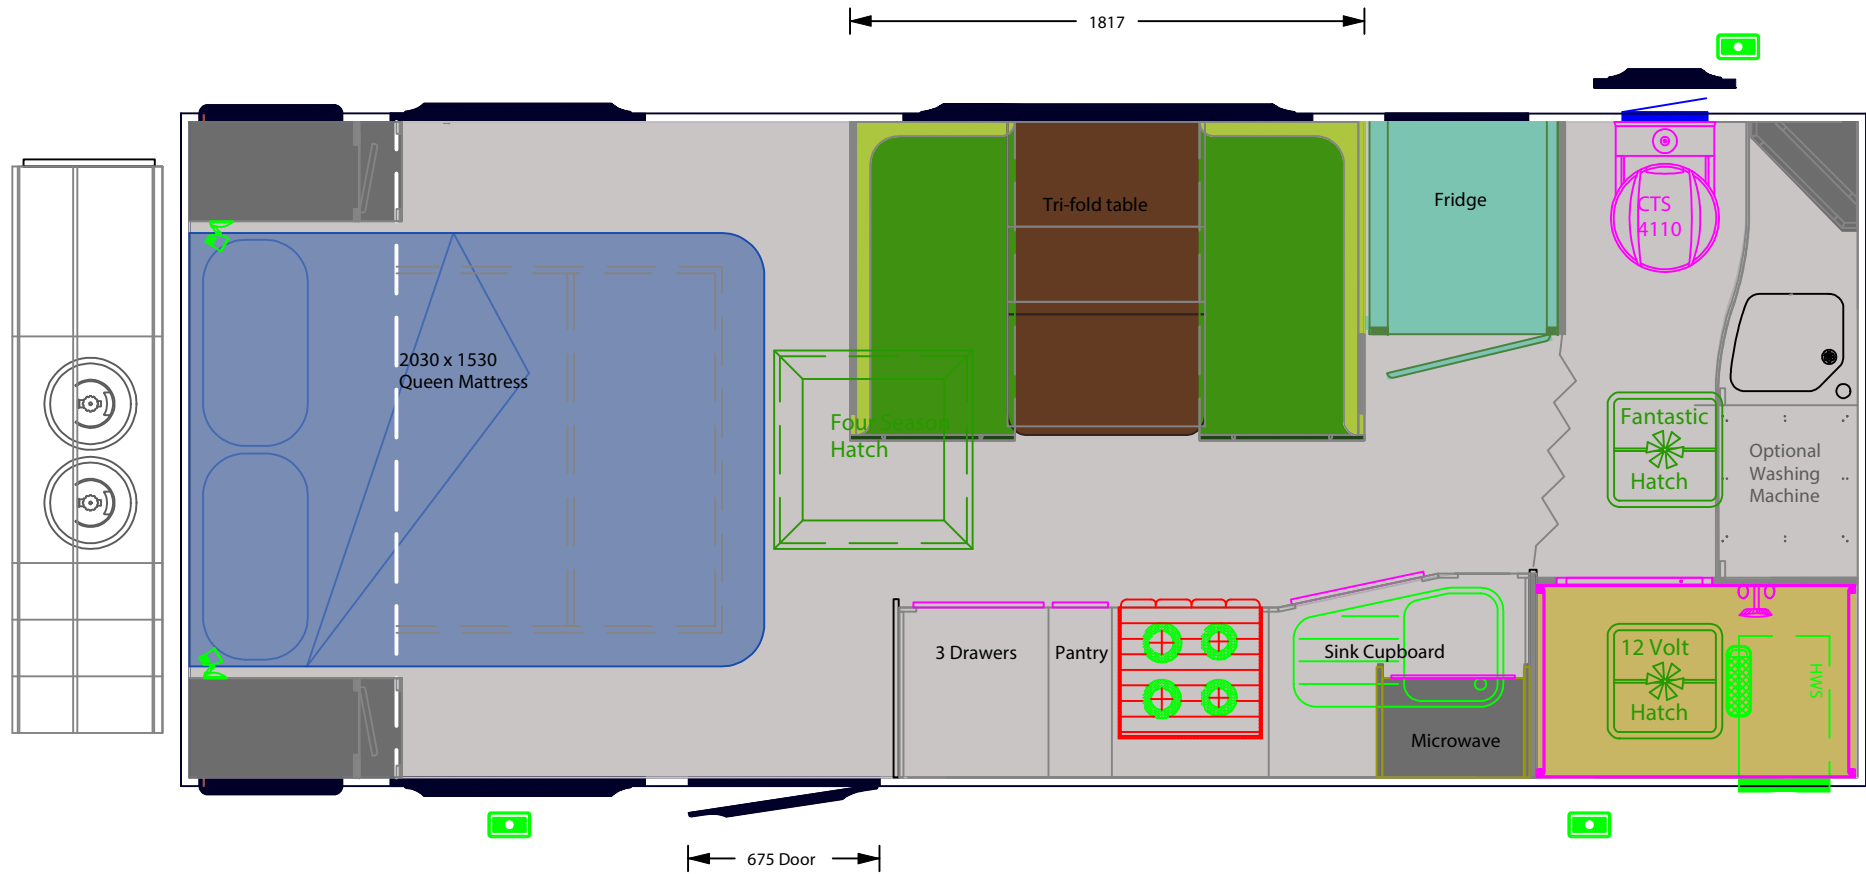

# Phoenix 196, large Queen bed

5822